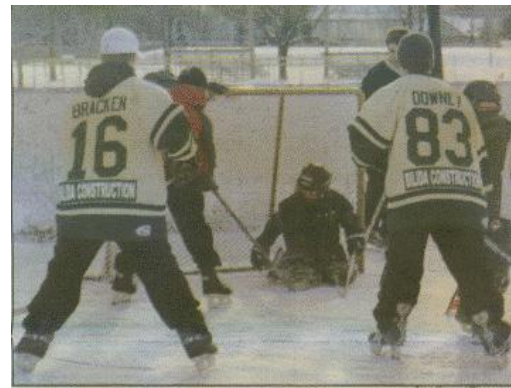

The Jets have operated out of the Metcalfe Arena since 1967 and have accumulated many league banners which are on display over the bench at Jets home games. The Jets have had the privilege of having greats like Larry Robinson, Mark Savard and Mark Frazer play with them in the past.